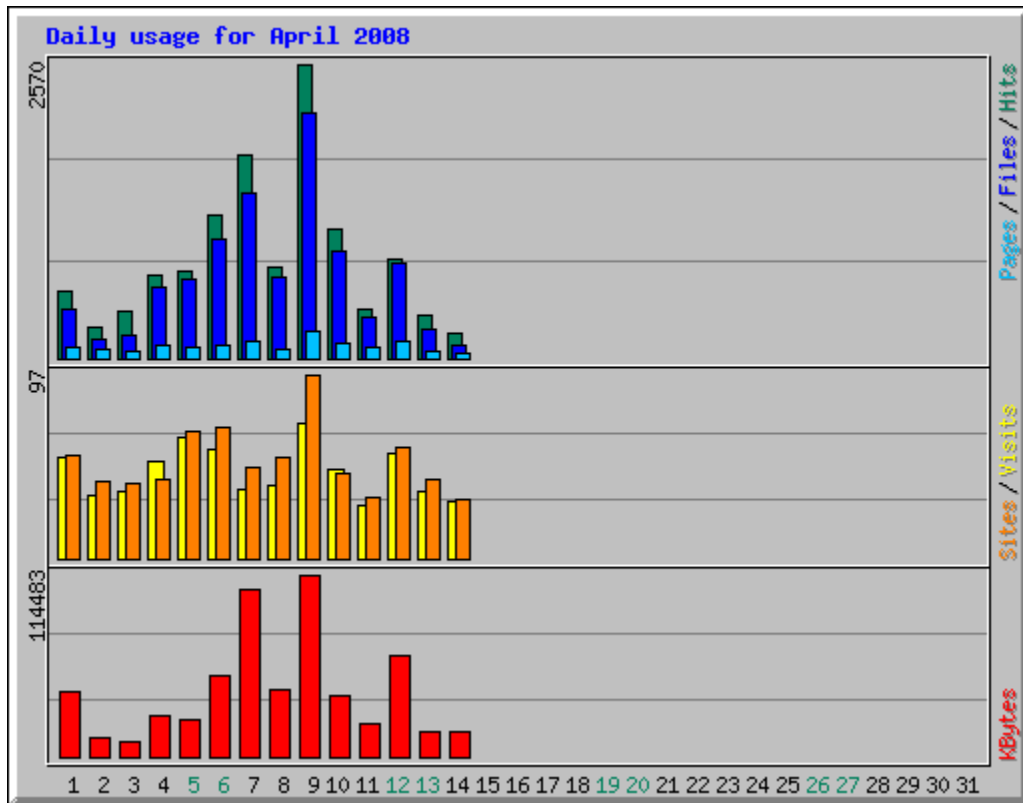

Monthly Statistics for April 2008		
Total Hits	12122	
Total Files	9939	
Total Pages	1503	
Total Visits	632	
Total KBytes	576510	
Total Unique Sites	426	
Total Unique URLs	1538	
Total Unique Referrers	123	
Total Unique Usernames	1	
Total Unique User Agents	71	
	Avg	Max
Hits per Hour	36	730
Hits per Day	865	2570
Files per Day	709	2134
Pages per Day	107	236
Visits per Day	45	71
KBytes per Day	41179	114483
Hits by Response Code		
Code 200 - OK	9939	
Code 206 - Partial Content	37	
Code 301 - Moved Permanently	2	
Code 304 - Not Modified	1672	
Code 401 - Unauthorized	6	
Code 404 - Not Found	464	
Code 405 - Method Not Allowed	2	

Daily Statistics for April 2008

Day	Hits		Files		Pages		Visits		Sites		KBytes	
1	577	4.76%	432	4.35%	96	6.39%	53	8.39%	54	12.68%	40720	7.06%
2	266	2.19%	166	1.67%	76	5.06%	33	5.22%	41	9.62%	11495	1.99%
3	406	3.35%	205	2.06%	58	3.86%	35	5.54%	40	9.39%	9328	1.62%
4	727	6.00%	629	6.33%	118	7.85%	51	8.07%	42	9.86%	25728	4.46%
5	759	6.26%	695	6.99%	98	6.52%	64	10.13%	67	15.73%	23179	4.02%
6	1243	10.25%	1044	10.50%	116	7.72%	57	9.02%	69	16.20%	50884	8.83%
7	1778	14.67%	1448	14.57%	142	9.45%	36	5.70%	48	11.27%	104799	18.18%
8	797	6.57%	708	7.12%	77	5.12%	38	6.01%	53	12.44%	41877	7.26%
9	2570	21.20%	2134	21.47%	236	15.70%	71	11.23%	97	22.77%	114483	19.86%
10	1120	9.24%	927	9.33%	137	9.12%	47	7.44%	45	10.56%	37814	6.56%
11	429	3.54%	354	3.56%	95	6.32%	28	4.43%	32	7.51%	20959	3.64%
12	866	7.14%	827	8.32%	146	9.71%	55	8.70%	58	13.62%	64013	11.10%
13	372	3.07%	260	2.62%	62	4.13%	35	5.54%	42	9.86%	15794	2.74%
14	212	1.75%	110	1.11%	46	3.06%	30	4.75%	31	7.28%	15438	2.68%