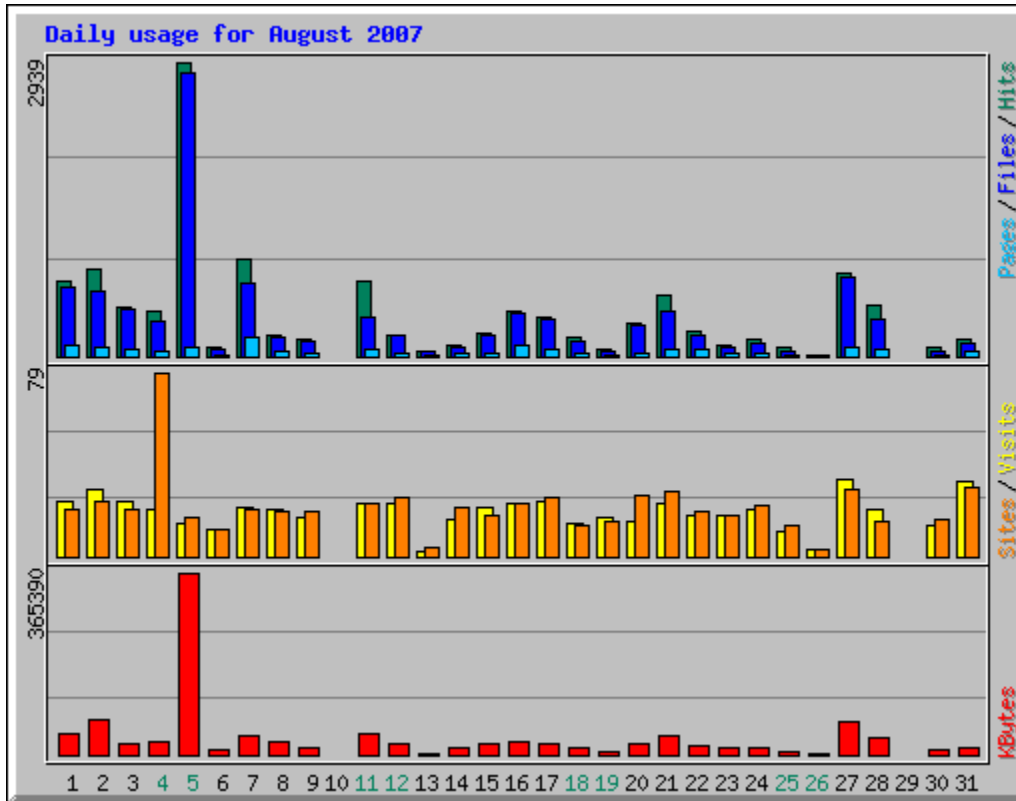

Monthly Statistics for August 2007

Total Hits	12542	
Total Files	10687	
Total Pages	1589	
Total Visits	550	
Total KBytes	1028600	
Total Unique Sites	335	
Total Unique URLs	1034	
Total Unique Referrers	126	
Total Unique Usernames	1	
Total Unique User Agents	78	
	Avg	Max
Hits per Hour	16	2152
Hits per Day	404	2939
Files per Day	344	2829
Pages per Day	51	192
Visits per Day	17	33
KBytes per Day	33181	365390
Hits by Response Code		
Code 200 - OK	10687	
Code 206 - Partial Content	168	
Code 301 - Moved Permanently	12	
Code 304 - Not Modified	1134	
Code 401 - Unauthorized	19	
Code 404 - Not Found	518	
Code 405 - Method Not Allowed	4	

Daily Statistics for August 2007												
Day	Hits		Files		Pages		Visits		Sites		KBytes	
1	745	5.94%	697	6.52%	106	6.67%	24	4.36%	20	5.97%	41206	4.01%
2	877	6.99%	653	6.11%	93	5.85%	29	5.27%	24	7.16%	70186	6.82%
3	491	3.91%	473	4.43%	77	4.85%	24	4.36%	20	5.97%	24011	2.33%
4	453	3.61%	347	3.25%	53	3.34%	20	3.64%	79	23.58%	24167	2.35%
5	2939	23.43%	2829	26.47%	90	5.66%	14	2.55%	17	5.07%	365390	35.52%
6	81	0.65%	68	0.64%	15	0.94%	12	2.18%	12	3.58%	10358	1.01%
7	971	7.74%	733	6.86%	192	12.08%	21	3.82%	20	5.97%	39689	3.86%
8	214	1.71%	184	1.72%	43	2.71%	20	3.64%	19	5.67%	25630	2.49%
9	161	1.28%	151	1.41%	25	1.57%	17	3.09%	19	5.67%	13760	1.34%
10	0	0.00%	0	0.00%	0	0.00%	0	0.00%	0	0.00%	0	0.00%
11	746	5.95%	397	3.71%	69	4.34%	23	4.18%	23	6.87%	41847	4.07%
12	218	1.74%	204	1.91%	29	1.83%	23	4.18%	25	7.46%	20684	2.01%
13	49	0.39%	46	0.43%	6	0.38%	2	0.36%	4	1.19%	3443	0.33%
14	118	0.94%	98	0.92%	23	1.45%	16	2.91%	21	6.27%	15011	1.46%
15	222	1.77%	205	1.92%	33	2.08%	21	3.82%	18	5.37%	21663	2.11%
16	443	3.53%	421	3.94%	110	6.92%	23	4.18%	23	6.87%	24425	2.37%
17	394	3.14%	369	3.45%	73	4.59%	24	4.36%	25	7.46%	22214	2.16%
18	181	1.44%	159	1.49%	32	2.01%	14	2.55%	13	3.88%	15544	1.51%