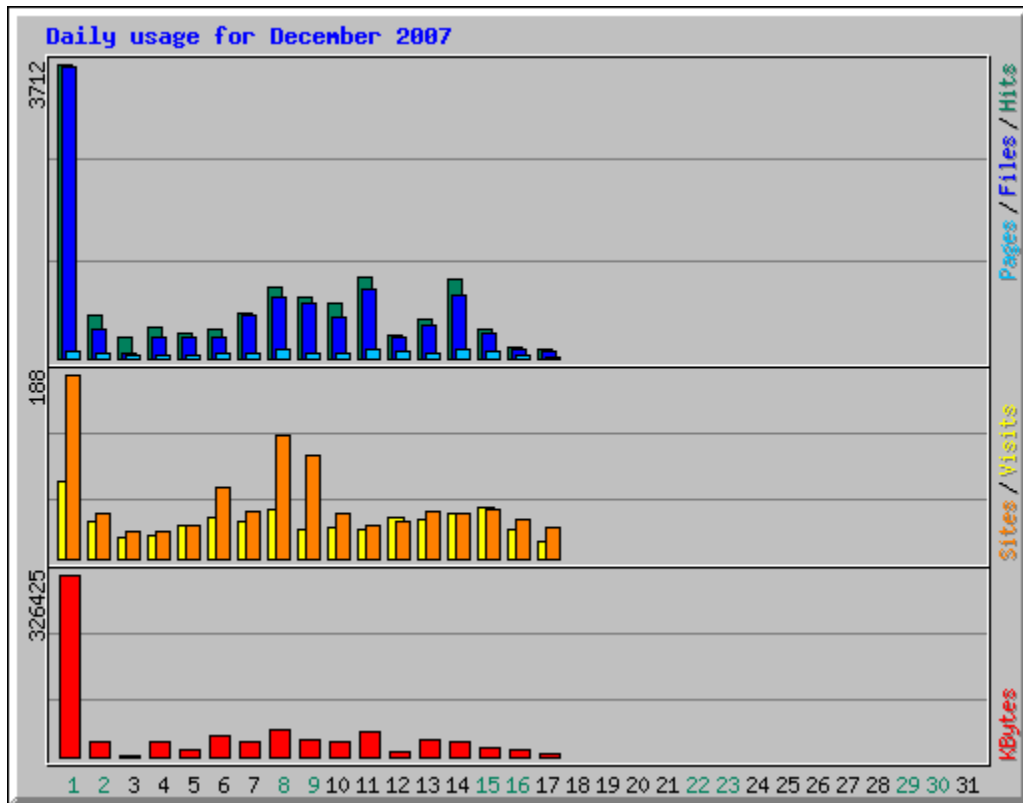

Monthly Statistics for December 2007		
Total Hits	11953	
Total Files	10295	
Total Pages	1135	
Total Visits	644	
Total KBytes	707367	
Total Unique Sites	559	
Total Unique URLs	1707	
Total Unique Referrers	145	
Total Unique Usernames	1	
Total Unique User Agents	98	
	Avg	Max
Hits per Hour	29	1597
Hits per Day	703	3712
Files per Day	605	3672
Pages per Day	66	110
Visits per Day	37	79
KBytes per Day	41610	326425
Hits by Response Code		
Code 200 - OK	10295	
Code 206 - Partial Content	41	
Code 301 - Moved Permanently	9	
Code 304 - Not Modified	1319	
Code 401 - Unauthorized	4	
Code 404 - Not Found	285	

Daily Statistics for December 2007

Day	Hits		Files		Pages		Visits		Sites		KBytes	
1	3712	31.05%	3672	35.67%	101	8.90%	79	12.27%	188	33.63%	326425	46.15%
2	539	4.51%	361	3.51%	61	5.37%	38	5.90%	45	8.05%	26510	3.75%
3	255	2.13%	63	0.61%	28	2.47%	22	3.42%	27	4.83%	2517	0.36%
4	394	3.30%	273	2.65%	36	3.17%	23	3.57%	27	4.83%	26709	3.78%
5	308	2.58%	267	2.59%	47	4.14%	34	5.28%	33	5.90%	11743	1.66%
6	365	3.05%	272	2.64%	59	5.20%	41	6.37%	73	13.06%	36637	5.18%
7	576	4.82%	547	5.31%	54	4.76%	38	5.90%	48	8.59%	28167	3.98%
8	888	7.43%	781	7.59%	106	9.34%	50	7.76%	125	22.36%	46853	6.62%
9	782	6.54%	685	6.65%	51	4.49%	30	4.66%	106	18.96%	30220	4.27%
10	698	5.84%	521	5.06%	68	5.99%	32	4.97%	45	8.05%	28565	4.04%
11	1030	8.62%	872	8.47%	106	9.34%	29	4.50%	34	6.08%	44068	6.23%
12	302	2.53%	260	2.53%	101	8.90%	41	6.37%	37	6.62%	7398	1.05%
13	488	4.08%	419	4.07%	66	5.81%	40	6.21%	48	8.59%	28780	4.07%
14	997	8.34%	793	7.70%	110	9.69%	47	7.30%	46	8.23%	27350	3.87%
15	372	3.11%	311	3.02%	77	6.78%	53	8.23%	50	8.94%	17374	2.46%
16	135	1.13%	107	1.04%	45	3.96%	29	4.50%	39	6.98%	12288	1.74%
17	112	0.94%	91	0.88%	19	1.67%	18	2.80%	31	5.55%	5764	0.81%