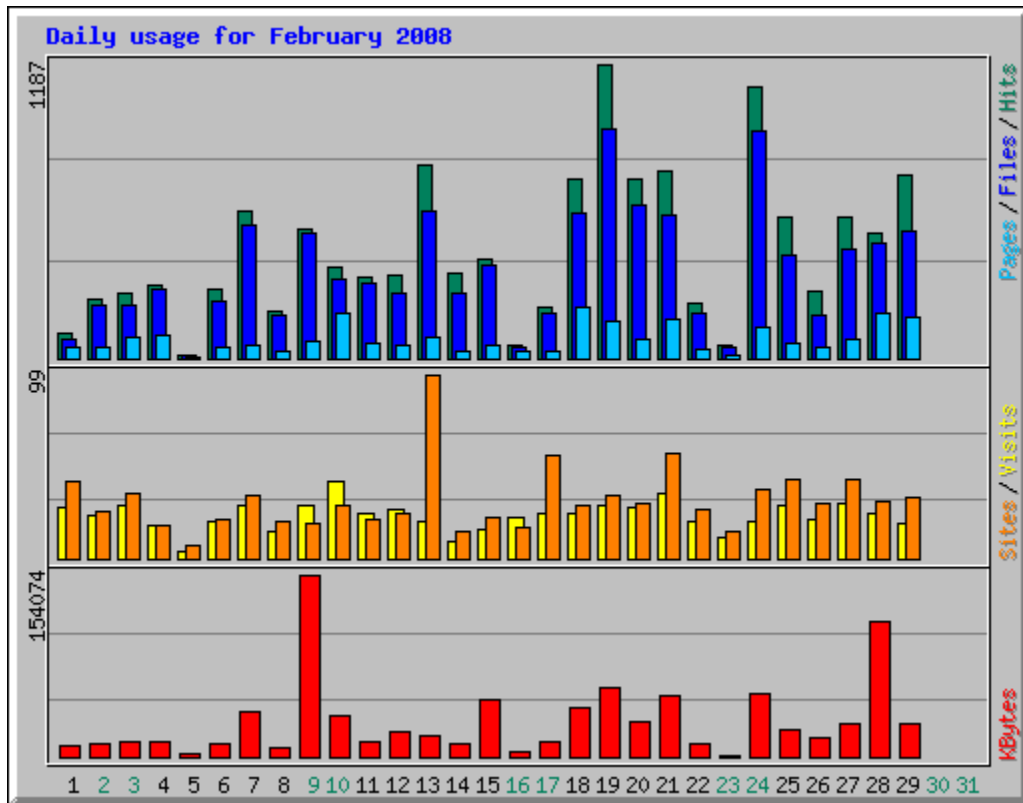

Monthly Statistics for February 2008		
Total Hits	12728	
Total Files	10464	
Total Pages	2276	
Total Visits	661	
Total KBytes	877616	
Total Unique Sites	547	
Total Unique URLs	1801	
Total Unique Referrers	144	
Total Unique Usernames	1	
Total Unique User Agents	103	
	Avg	Max
Hits per Hour	18	533
Hits per Day	438	1187
Files per Day	360	928
Pages per Day	78	205
Visits per Day	22	41
KBytes per Day	30263	154074
Hits by Response Code		
Code 200 - OK	10464	
Code 206 - Partial Content	158	
Code 301 - Moved Permanently	5	
Code 304 - Not Modified	1648	
Code 401 - Unauthorized	2	
Code 404 - Not Found	451	

Daily Statistics for February 2008

Day	Hits		Files		Pages		Visits		Sites		KBytes	
1	103	0.81%	79	0.75%	46	2.02%	27	4.08%	41	7.50%	10073	1.15%
2	237	1.86%	215	2.05%	43	1.89%	23	3.48%	25	4.57%	10295	1.17%
3	263	2.07%	212	2.03%	85	3.73%	29	4.39%	35	6.40%	13293	1.51%
4	298	2.34%	275	2.63%	93	4.09%	18	2.72%	18	3.29%	12468	1.42%
5	14	0.11%	12	0.11%	4	0.18%	4	0.61%	7	1.28%	2007	0.23%
6	275	2.16%	234	2.24%	48	2.11%	20	3.03%	21	3.84%	10529	1.20%
7	593	4.66%	539	5.15%	55	2.42%	28	4.24%	34	6.22%	38274	4.36%
8	190	1.49%	174	1.66%	29	1.27%	15	2.27%	20	3.66%	7141	0.81%
9	520	4.09%	504	4.82%	71	3.12%	29	4.39%	19	3.47%	154074	17.56%
10	366	2.88%	321	3.07%	184	8.08%	41	6.20%	28	5.12%	34428	3.92%
11	331	2.60%	304	2.91%	61	2.68%	24	3.63%	21	3.84%	12916	1.47%
12	333	2.62%	265	2.53%	53	2.33%	26	3.93%	24	4.39%	21126	2.41%
13	781	6.14%	594	5.68%	82	3.60%	20	3.03%	99	18.10%	17101	1.95%
14	342	2.69%	266	2.54%	26	1.14%	9	1.36%	14	2.56%	10940	1.25%
15	403	3.17%	379	3.62%	50	2.20%	16	2.42%	22	4.02%	48744	5.55%
16	54	0.42%	44	0.42%	28	1.23%	22	3.33%	17	3.11%	4605	0.52%
17	209	1.64%	178	1.70%	29	1.27%	24	3.63%	55	10.05%	12998	1.48%
18	721	5.66%	589	5.63%	205	9.01%	24	3.63%	29	5.30%	41829	4.77%