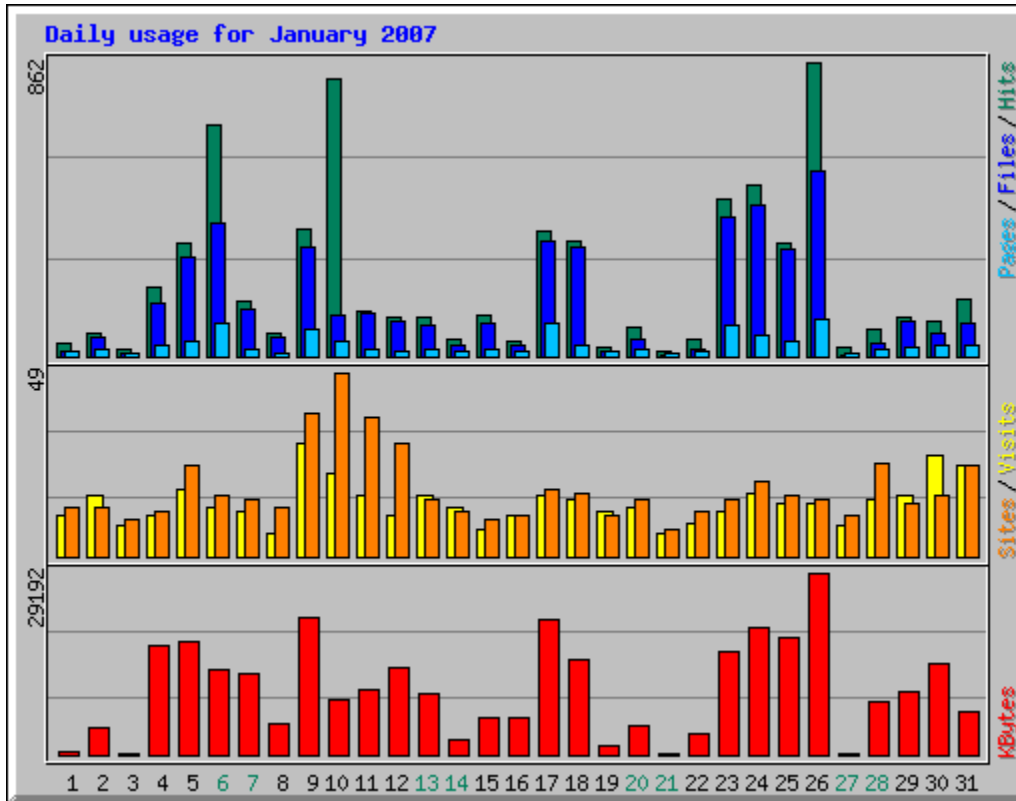

Monthly Statistics for January 2007		
Total Hits	6862	
Total Files	4778	
Total Pages	1092	
Total Visits	439	
Total KBytes	323528	
Total Unique Sites	328	
Total Unique URLs	621	
Total Unique Referrers	82	
Total Unique Usernames	1	
Total Unique User Agents	74	
	Avg	Max
Hits per Hour	9	639
Hits per Day	221	862
Files per Day	154	540
Pages per Day	35	109
Visits per Day	14	30
KBytes per Day	10436	29192
Hits by Response Code		
Code 200 - OK	4778	
Code 206 - Partial Content	55	
Code 301 - Moved Permanently	8	
Code 304 - Not Modified	1101	
Code 401 - Unauthorized	6	
Code 404 - Not Found	913	
Code 408 - Request Timeout	1	

Daily Statistics for January 2007												
Day	Hits		Files		Pages		Visits		Sites		KBytes	
1	39	0.57%	13	0.27%	13	1.19%	11	2.51%	13	3.96%	409	0.13%
2	66	0.96%	55	1.15%	22	2.01%	16	3.64%	13	3.96%	4268	1.32%
3	20	0.29%	8	0.17%	8	0.73%	8	1.82%	10	3.05%	49	0.02%
4	205	2.99%	155	3.24%	33	3.02%	11	2.51%	12	3.66%	17555	5.43%
5	332	4.84%	293	6.13%	46	4.21%	18	4.10%	24	7.32%	18119	5.60%
6	676	9.85%	390	8.16%	99	9.07%	13	2.96%	16	4.88%	13642	4.22%
7	159	2.32%	136	2.85%	20	1.83%	12	2.73%	15	4.57%	13081	4.04%
8	69	1.01%	55	1.15%	10	0.92%	6	1.37%	13	3.96%	4980	1.54%
9	374	5.45%	320	6.70%	81	7.42%	30	6.83%	38	11.59%	21929	6.78%
10	810	11.80%	121	2.53%	46	4.21%	22	5.01%	49	14.94%	8796	2.72%
11	130	1.89%	128	2.68%	23	2.11%	16	3.64%	37	11.28%	10469	3.24%
12	115	1.68%	100	2.09%	16	1.47%	11	2.51%	30	9.15%	14098	4.36%
13	116	1.69%	93	1.95%	22	2.01%	16	3.64%	15	4.57%	9867	3.05%
14	52	0.76%	34	0.71%	16	1.47%	13	2.96%	12	3.66%	2502	0.77%
15	122	1.78%	94	1.97%	20	1.83%	7	1.59%	10	3.05%	6000	1.85%
16	43	0.63%	30	0.63%	12	1.10%	11	2.51%	11	3.35%	6007	1.86%
17	365	5.32%	335	7.01%	95	8.70%	16	3.64%	18	5.49%	21609	6.68%