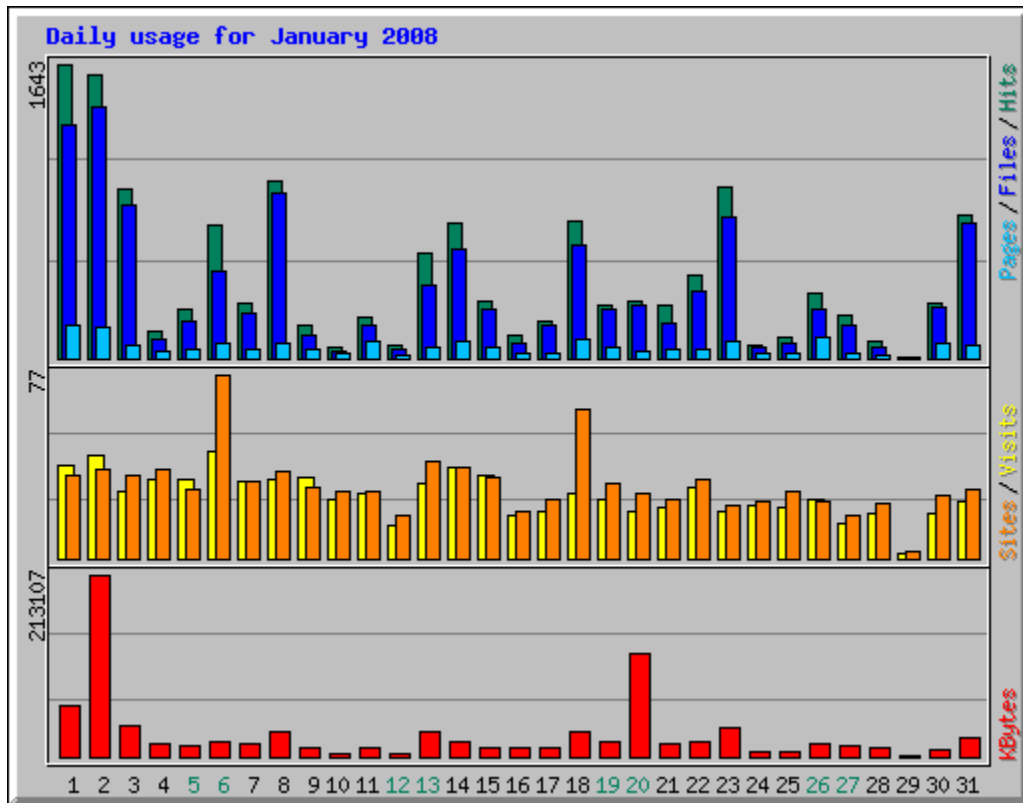

<b>Monthly Statistics for January 2008</b>		
Total Hits	<b>14231</b>	
Total Files	<b>11771</b>	
Total Pages	<b>1975</b>	
Total Visits	<b>817</b>	
Total KBytes	<b>819863</b>	
Total Unique Sites	<b>516</b>	
Total Unique URLs	<b>1877</b>	
Total Unique Referrers	<b>120</b>	
Total Unique Usernames	<b>1</b>	
Total Unique User Agents	<b>109</b>	
	<b>Avg</b>	<b>Max</b>
Hits per Hour	<b>19</b>	<b>795</b>
Hits per Day	<b>459</b>	<b>1643</b>
Files per Day	<b>379</b>	<b>1405</b>
Pages per Day	<b>63</b>	<b>189</b>
Visits per Day	<b>26</b>	<b>45</b>
KBytes per Day	<b>26447</b>	<b>213107</b>
<b>Hits by Response Code</b>		
Code 200 - OK	<b>11771</b>	
Code 206 - Partial Content	<b>89</b>	
Code 301 - Moved Permanently	<b>36</b>	
Code 304 - Not Modified	<b>1576</b>	
Code 401 - Unauthorized	<b>4</b>	
Code 404 - Not Found	<b>755</b>	