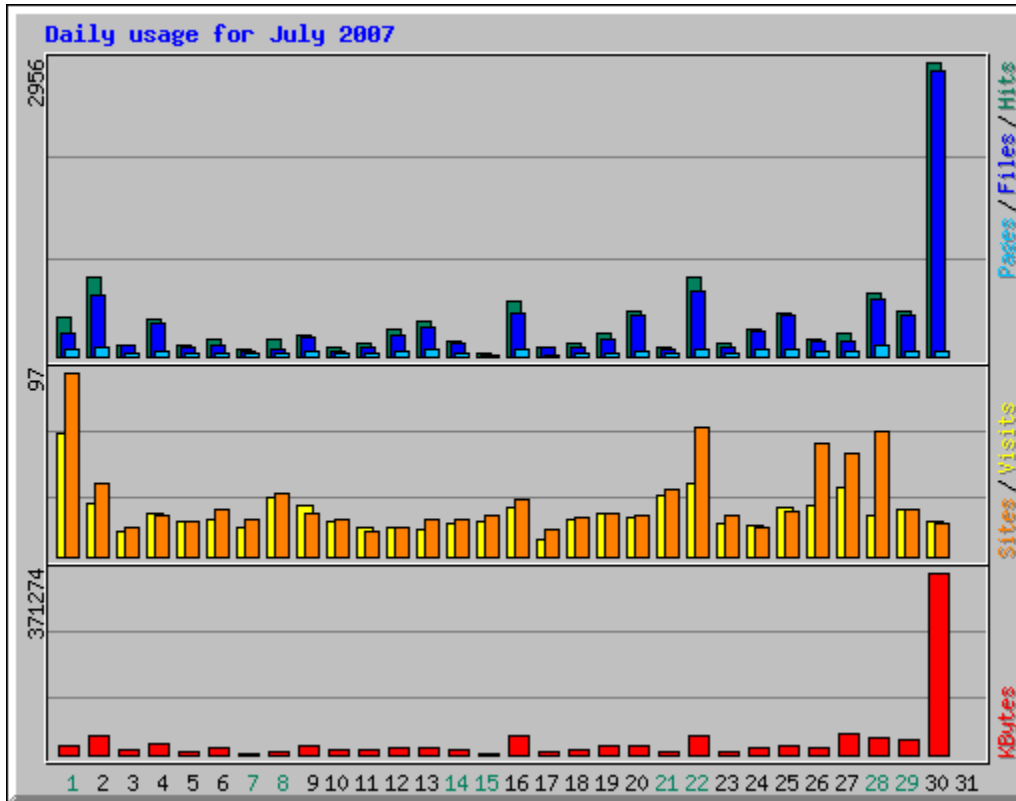

Monthly Statistics for July 2007		
Total Hits	11061	
Total Files	9400	
Total Pages	1434	
Total Visits	694	
Total KBytes	857237	
Total Unique Sites	480	
Total Unique URLs	966	
Total Unique Referrers	109	
Total Unique Usernames	1	
Total Unique User Agents	94	
	Avg	Max
Hits per Hour	15	1887
Hits per Day	368	2956
Files per Day	313	2873
Pages per Day	47	101
Visits per Day	23	65
KBytes per Day	28575	371274
Hits by Response Code		
Code 200 - OK	9400	
Code 206 - Partial Content	109	
Code 301 - Moved Permanently	25	
Code 304 - Not Modified	858	
Code 401 - Unauthorized	4	
Code 404 - Not Found	662	
Code 405 - Method Not Allowed	3	

Daily Statistics for July 2007												
Day	Hits		Files		Pages		Visits		Sites		KBytes	
1	396	3.58%	230	2.45%	71	4.95%	65	9.37%	97	20.21%	17517	2.04%
2	795	7.19%	614	6.53%	98	6.83%	28	4.03%	38	7.92%	37439	4.37%
3	119	1.08%	105	1.12%	25	1.74%	13	1.87%	15	3.12%	9618	1.12%
4	371	3.35%	327	3.48%	42	2.93%	23	3.31%	22	4.58%	21070	2.46%
5	104	0.94%	86	0.91%	27	1.88%	18	2.59%	18	3.75%	7124	0.83%
6	176	1.59%	115	1.22%	31	2.16%	20	2.88%	25	5.21%	13181	1.54%
7	69	0.62%	54	0.57%	29	2.02%	15	2.16%	20	4.17%	2892	0.34%
8	165	1.49%	77	0.82%	39	2.72%	31	4.47%	33	6.88%	6063	0.71%
9	212	1.92%	201	2.14%	51	3.56%	27	3.89%	23	4.79%	18239	2.13%
10	84	0.76%	58	0.62%	22	1.53%	18	2.59%	19	3.96%	9114	1.06%
11	138	1.25%	94	1.00%	29	2.02%	15	2.16%	13	2.71%	9568	1.12%
12	265	2.40%	204	2.17%	51	3.56%	15	2.16%	15	3.12%	15358	1.79%
13	344	3.11%	283	3.01%	79	5.51%	14	2.02%	20	4.17%	14709	1.72%
14	150	1.36%	132	1.40%	25	1.74%	17	2.45%	19	3.96%	8893	1.04%
15	37	0.33%	20	0.21%	18	1.26%	18	2.59%	22	4.58%	1307	0.15%
16	562	5.08%	436	4.64%	80	5.58%	26	3.75%	30	6.25%	36920	4.31%
17	98	0.89%	88	0.94%	12	0.84%	9	1.30%	14	2.92%	8022	0.94%