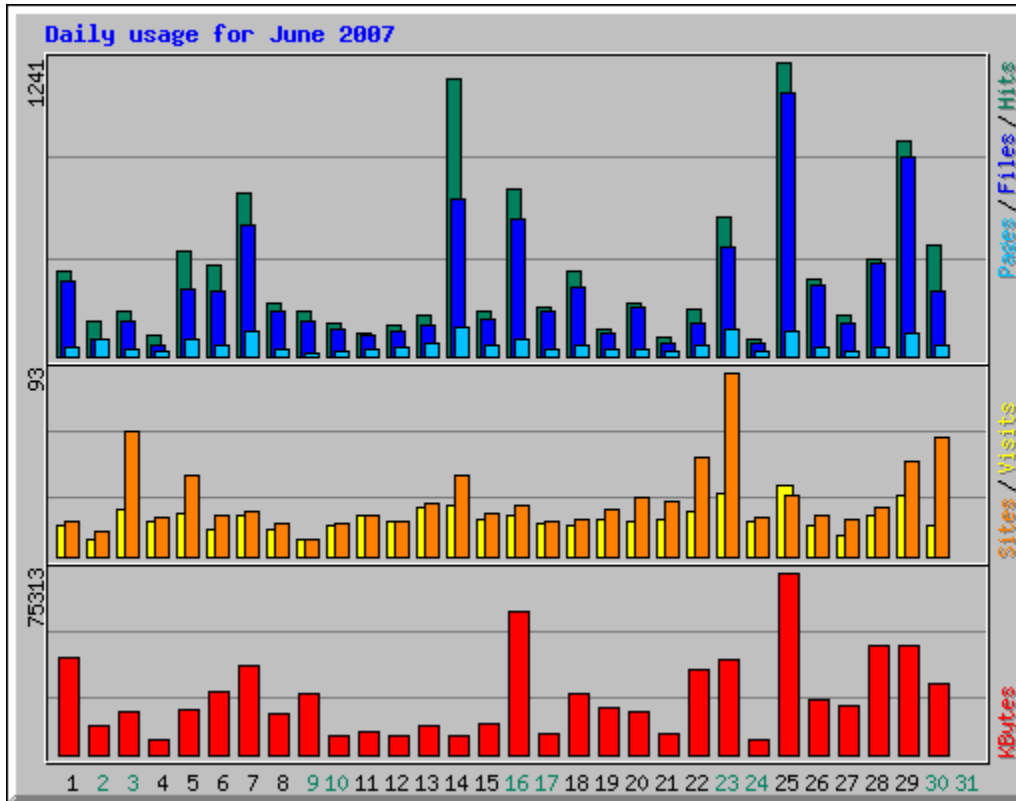

Monthly Statistics for June 2007		
Total Hits	10695	
Total Files	8407	
Total Pages	1504	
Total Visits	586	
Total KBytes	715782	
Total Unique Sites	480	
Total Unique URLs	1356	
Total Unique Referrers	129	
Total Unique Usernames	1	
Total Unique User Agents	100	
	Avg	Max
Hits per Hour	14	1034
Hits per Day	356	1241
Files per Day	280	1110
Pages per Day	50	123
Visits per Day	19	36
KBytes per Day	23859	75313
Hits by Response Code		
Code 200 - OK	8407	
Code 206 - Partial Content	130	
Code 301 - Moved Permanently	37	
Code 304 - Not Modified	944	
Code 401 - Unauthorized	7	
Code 404 - Not Found	1166	
Code 405 - Method Not Allowed	4	

Daily Statistics for June 2007												
Day	Hits		Files		Pages		Visits		Sites		KBytes	
1	362	3.38%	318	3.78%	42	2.79%	16	2.73%	18	3.75%	40116	5.60%
2	147	1.37%	73	0.87%	71	4.72%	9	1.54%	13	2.71%	12237	1.71%
3	194	1.81%	150	1.78%	30	1.99%	24	4.10%	63	13.12%	17513	2.45%
4	92	0.86%	46	0.55%	25	1.66%	18	3.07%	20	4.17%	6008	0.84%
5	443	4.14%	281	3.34%	71	4.72%	22	3.75%	41	8.54%	18223	2.55%
6	388	3.63%	278	3.31%	49	3.26%	14	2.39%	21	4.38%	26219	3.66%
7	687	6.42%	550	6.54%	103	6.85%	21	3.58%	23	4.79%	36837	5.15%
8	221	2.07%	188	2.24%	27	1.80%	14	2.39%	17	3.54%	17223	2.41%
9	186	1.74%	147	1.75%	14	0.93%	9	1.54%	9	1.88%	25113	3.51%
10	137	1.28%	118	1.40%	23	1.53%	16	2.73%	17	3.54%	7603	1.06%
11	101	0.94%	87	1.03%	29	1.93%	21	3.58%	21	4.38%	9170	1.28%
12	130	1.22%	104	1.24%	38	2.53%	18	3.07%	18	3.75%	8209	1.15%
13	176	1.65%	133	1.58%	53	3.52%	25	4.27%	27	5.62%	12065	1.69%
14	1173	10.97%	663	7.89%	123	8.18%	26	4.44%	41	8.54%	7962	1.11%
15	186	1.74%	158	1.88%	46	3.06%	19	3.24%	22	4.58%	13060	1.82%
16	705	6.59%	582	6.92%	75	4.99%	21	3.58%	26	5.42%	58883	8.23%
17	210	1.96%	193	2.30%	32	2.13%	17	2.90%	18	3.75%	8465	1.18%