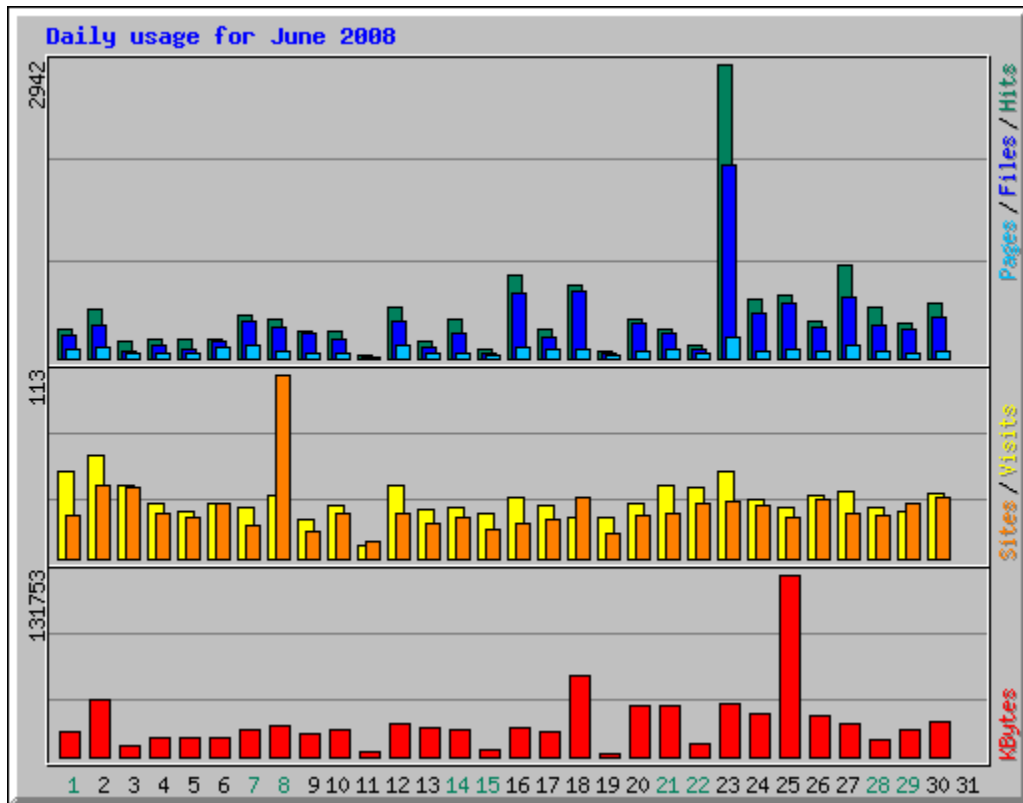

Monthly Statistics for June 2008		
Total Hits	13735	
Total Files	10049	
Total Pages	2362	
Total Visits	1068	
Total KBytes	755194	
Total Unique Sites	468	
Total Unique URLs	2265	
Total Unique Referrers	122	
Total Unique Usernames	1	
Total Unique User Agents	118	
	Avg	Max
Hits per Hour	19	1921
Hits per Day	457	2942
Files per Day	334	1927
Pages per Day	78	204
Visits per Day	35	63
KBytes per Day	25173	131753
Hits by Response Code		
Code 200 - OK	10049	
Code 206 - Partial Content	87	
Code 304 - Not Modified	1821	
Code 400 - Bad Request	6	
Code 401 - Unauthorized	6	
Code 404 - Not Found	1766	

Daily Statistics for June 2008

Day	Hits		Files		Pages		Visits		Sites		KBytes	
1	299	2.18%	224	2.23%	82	3.47%	53	4.96%	26	5.56%	17897	2.37%
2	485	3.53%	323	3.21%	110	4.66%	63	5.90%	45	9.62%	41543	5.50%
3	180	1.31%	67	0.67%	51	2.16%	45	4.21%	43	9.19%	7437	0.98%
4	189	1.38%	126	1.25%	49	2.07%	34	3.18%	28	5.98%	13958	1.85%
5	199	1.45%	92	0.92%	51	2.16%	29	2.72%	25	5.34%	13437	1.78%
6	194	1.41%	164	1.63%	117	4.95%	34	3.18%	34	7.26%	13109	1.74%
7	434	3.16%	362	3.60%	140	5.93%	31	2.90%	20	4.27%	19245	2.55%
8	400	2.91%	318	3.16%	77	3.26%	39	3.65%	113	24.15%	22602	2.99%
9	277	2.02%	242	2.41%	43	1.82%	24	2.25%	17	3.63%	16920	2.24%
10	271	1.97%	193	1.92%	45	1.91%	32	3.00%	28	5.98%	19535	2.59%
11	33	0.24%	19	0.19%	9	0.38%	8	0.75%	10	2.14%	3600	0.48%
12	516	3.76%	377	3.75%	135	5.72%	45	4.21%	28	5.98%	24522	3.25%
13	169	1.23%	102	1.02%	42	1.78%	30	2.81%	21	4.49%	20764	2.75%
14	393	2.86%	260	2.59%	60	2.54%	31	2.90%	25	5.34%	20083	2.66%
15	96	0.70%	50	0.50%	37	1.57%	28	2.62%	18	3.85%	5742	0.76%
16	823	5.99%	657	6.54%	119	5.04%	38	3.56%	22	4.70%	20532	2.72%
17	282	2.05%	201	2.00%	93	3.94%	33	3.09%	24	5.13%	18601	2.46%
18	734	5.34%	668	6.65%	97	4.11%	25	2.34%	38	8.12%	59214	7.84%