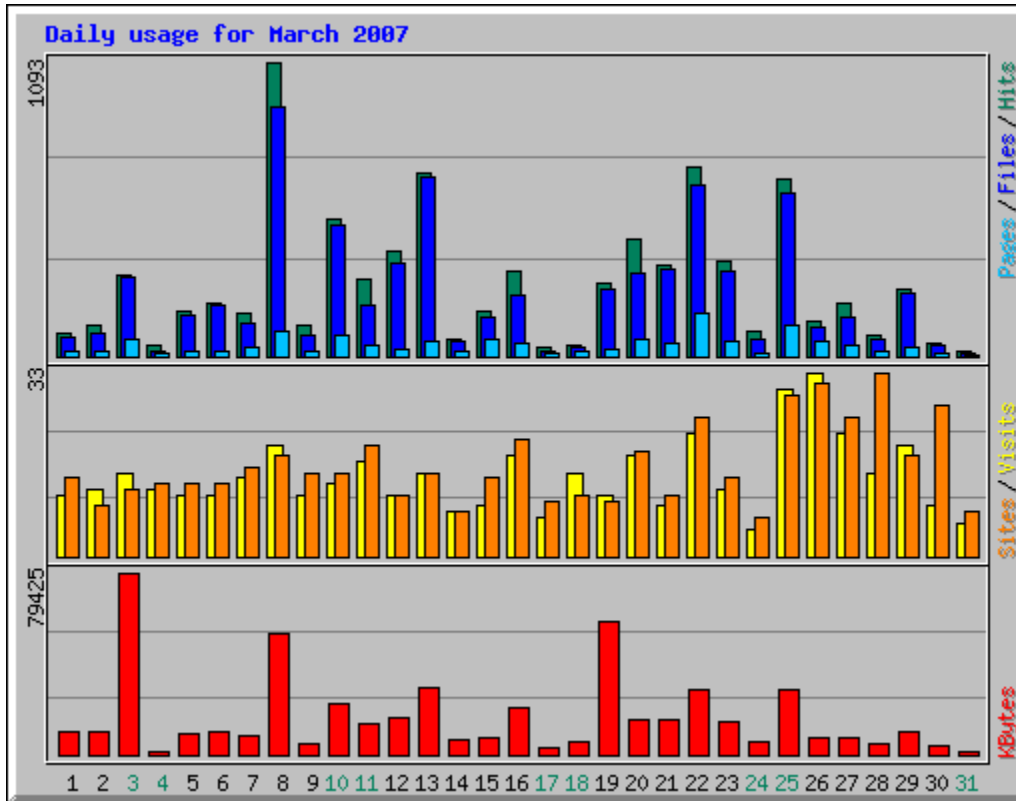

Monthly Statistics for March 2007		
Total Hits	8346	
Total Files	7204	
Total Pages	1297	
Total Visits	442	
Total KBytes	509400	
Total Unique Sites	279	
Total Unique URLs	969	
Total Unique Referrers	78	
Total Unique Usernames	1	
Total Unique User Agents	77	
	Avg	Max
Hits per Hour	11	367
Hits per Day	269	1093
Files per Day	232	924
Pages per Day	41	157
Visits per Day	14	33
KBytes per Day	16432	79425
Hits by Response Code		
Code 200 - OK	7204	
Code 206 - Partial Content	28	
Code 301 - Moved Permanently	34	
Code 304 - Not Modified	737	
Code 401 - Unauthorized	15	
Code 403 - Forbidden	1	
Code 404 - Not Found	324	
Code 405 - Method Not Allowed	3	

Daily Statistics for March 2007												
Day	Hits		Files		Pages		Visits		Sites		KBytes	
1	86	1.03%	72	1.00%	19	1.46%	11	2.49%	14	5.02%	9903	1.94%
2	113	1.35%	85	1.18%	18	1.39%	12	2.71%	9	3.23%	9979	1.96%
3	304	3.64%	295	4.09%	62	4.78%	15	3.39%	12	4.30%	79425	15.59%
4	38	0.46%	18	0.25%	13	1.00%	12	2.71%	13	4.66%	1612	0.32%
5	168	2.01%	149	2.07%	22	1.70%	11	2.49%	13	4.66%	8814	1.73%
6	199	2.38%	188	2.61%	20	1.54%	11	2.49%	13	4.66%	10053	1.97%
7	163	1.95%	122	1.69%	33	2.54%	14	3.17%	16	5.73%	8229	1.62%
8	1093	13.10%	924	12.83%	95	7.32%	20	4.52%	18	6.45%	52375	10.28%
9	116	1.39%	77	1.07%	22	1.70%	11	2.49%	15	5.38%	5078	1.00%
10	510	6.11%	486	6.75%	76	5.86%	13	2.94%	15	5.38%	22364	4.39%
11	289	3.46%	192	2.67%	42	3.24%	17	3.85%	20	7.17%	13175	2.59%
12	389	4.66%	349	4.84%	24	1.85%	11	2.49%	11	3.94%	15781	3.10%
13	684	8.20%	663	9.20%	58	4.47%	15	3.39%	15	5.38%	29153	5.72%
14	63	0.75%	55	0.76%	19	1.46%	8	1.81%	8	2.87%	6346	1.25%
15	171	2.05%	145	2.01%	61	4.70%	9	2.04%	14	5.02%	7840	1.54%
16	318	3.81%	230	3.19%	49	3.78%	18	4.07%	21	7.53%	20908	4.10%
17	31	0.37%	20	0.28%	9	0.69%	7	1.58%	10	3.58%	2709	0.53%