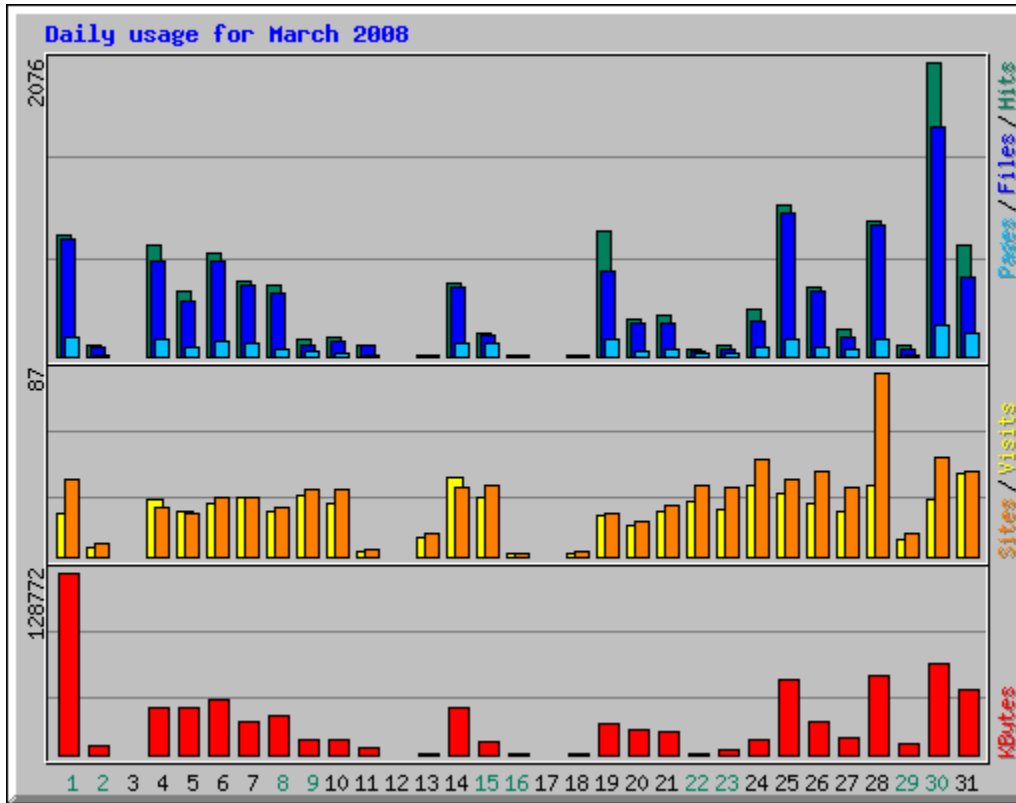

Monthly Statistics for March 2008		
Total Hits	12500	
Total Files	10612	
Total Pages	1902	
Total Visits	599	
Total KBytes	698194	
Total Unique Sites	512	
Total Unique URLs	1414	
Total Unique Referrers	169	
Total Unique Usernames	1	
Total Unique User Agents	94	
	Avg	Max
Hits per Hour	16	762
Hits per Day	403	2076
Files per Day	342	1614
Pages per Day	61	215
Visits per Day	19	39
KBytes per Day	22522	128772
Hits by Response Code		
Code 200 - OK	10612	
Code 206 - Partial Content	92	
Code 301 - Moved Permanently	3	
Code 304 - Not Modified	1468	
Code 401 - Unauthorized	9	
Code 403 - Forbidden	1	
Code 404 - Not Found	315	

Daily Statistics for March 2008													
Day	Hits		Files		Pages		Visits		Sites		KBytes		
1	852	6.82%	820	7.73%	131	6.89%	20	3.34%	36	7.03%	128772	18.44%	
2	73	0.58%	65	0.61%	11	0.58%	4	0.67%	6	1.17%	6058	0.87%	
3	0	0.00%	0	0.00%	0	0.00%	0	0.00%	0	0.00%	0	0.00%	
4	777	6.22%	675	6.36%	124	6.52%	27	4.51%	23	4.49%	33307	4.77%	
5	462	3.70%	387	3.65%	57	3.00%	21	3.51%	20	3.91%	33734	4.83%	
6	721	5.77%	674	6.35%	111	5.84%	25	4.17%	28	5.47%	39255	5.62%	
7	526	4.21%	504	4.75%	94	4.94%	28	4.67%	28	5.47%	23389	3.35%	
8	498	3.98%	439	4.14%	51	2.68%	21	3.51%	23	4.49%	27486	3.94%	
9	127	1.02%	83	0.78%	39	2.05%	29	4.84%	32	6.25%	10776	1.54%	
10	135	1.08%	109	1.03%	27	1.42%	25	4.17%	32	6.25%	10808	1.55%	
11	80	0.64%	80	0.75%	4	0.21%	2	0.33%	3	0.59%	5410	0.77%	
12	0	0.00%	0	0.00%	0	0.00%	0	0.00%	0	0.00%	0	0.00%	
13	13	0.10%	13	0.12%	9	0.47%	9	1.50%	11	2.15%	811	0.12%	
14	518	4.14%	490	4.62%	92	4.84%	37	6.18%	33	6.45%	33945	4.86%	
15	164	1.31%	143	1.35%	98	5.15%	28	4.67%	34	6.64%	9858	1.41%	
16	1	0.01%	1	0.01%	1	0.05%	1	0.17%	1	0.20%	6	0.00%	
17	0	0.00%	0	0.00%	0	0.00%	0	0.00%	0	0.00%	0	0.00%	
18	2	0.02%	1	0.01%	1	0.05%	1	0.17%	2	0.39%	6	0.00%	