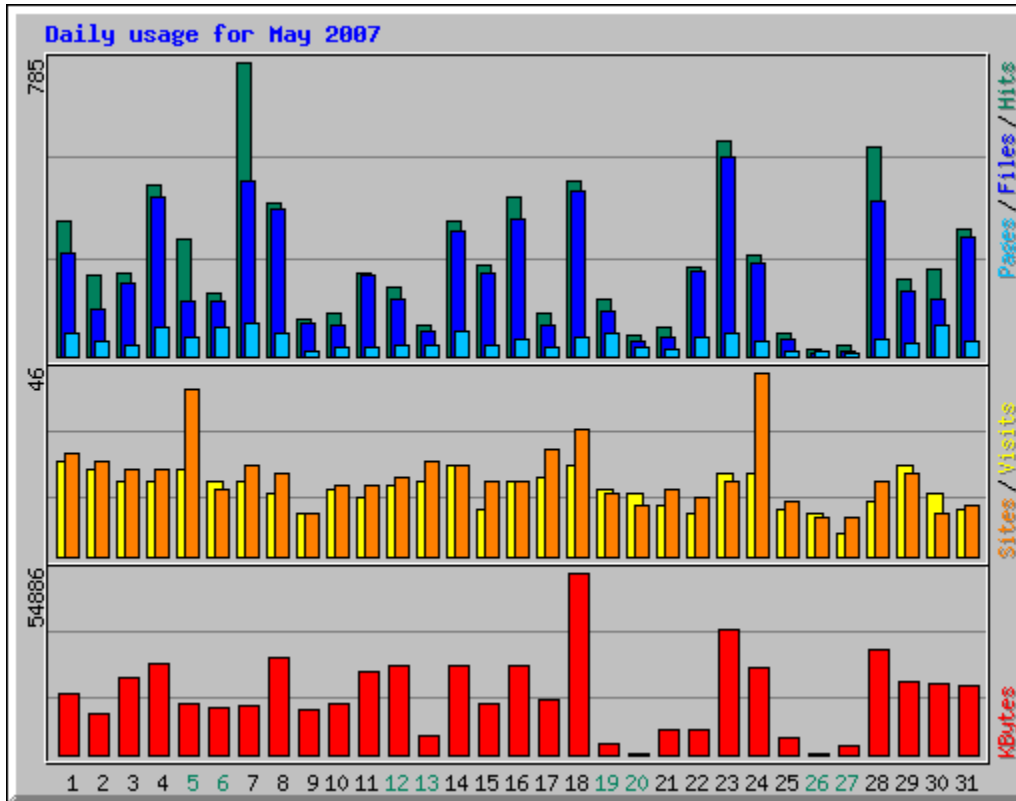

<b>Monthly Statistics for May 2007</b>		
Total Hits	<b>8048</b>	
Total Files	<b>6563</b>	
Total Pages	<b>1320</b>	
Total Visits	<b>530</b>	
Total KBytes	<b>568465</b>	
Total Unique Sites	<b>344</b>	
Total Unique URLs	<b>896</b>	
Total Unique Referrers	<b>101</b>	
Total Unique Usernames	<b>1</b>	
Total Unique User Agents	<b>95</b>	
	<b>Avg</b>	<b>Max</b>
Hits per Hour	<b>10</b>	<b>453</b>
Hits per Day	<b>259</b>	<b>785</b>
Files per Day	<b>211</b>	<b>530</b>
Pages per Day	<b>42</b>	<b>88</b>
Visits per Day	<b>17</b>	<b>24</b>
KBytes per Day	<b>18338</b>	<b>54886</b>
<b>Hits by Response Code</b>		
Code 200 - OK	<b>6563</b>	
Code 206 - Partial Content	<b>102</b>	
Code 301 - Moved Permanently	<b>4</b>	
Code 304 - Not Modified	<b>840</b>	
Code 401 - Unauthorized	<b>15</b>	
Code 404 - Not Found	<b>521</b>	
Code 405 - Method Not Allowed	<b>3</b>	

Daily Statistics for May 2007												
Day	Hits		Files		Pages		Visits		Sites		KBytes	
1	358	4.45%	277	4.22%	61	4.62%	24	4.53%	26	7.56%	18248	3.21%
2	215	2.67%	125	1.90%	40	3.03%	22	4.15%	24	6.98%	12473	2.19%
3	222	2.76%	196	2.99%	29	2.20%	19	3.58%	22	6.40%	23013	4.05%
4	455	5.65%	422	6.43%	76	5.76%	19	3.58%	22	6.40%	27734	4.88%
5	314	3.90%	147	2.24%	53	4.02%	22	4.15%	42	12.21%	15669	2.76%
6	166	2.06%	148	2.26%	78	5.91%	19	3.58%	17	4.94%	13935	2.45%
7	785	9.75%	466	7.10%	88	6.67%	19	3.58%	23	6.69%	14625	2.57%
8	410	5.09%	390	5.94%	62	4.70%	16	3.02%	21	6.10%	28976	5.10%
9	101	1.25%	89	1.36%	16	1.21%	11	2.08%	11	3.20%	13313	2.34%
10	114	1.42%	82	1.25%	25	1.89%	17	3.21%	18	5.23%	15129	2.66%
11	223	2.77%	214	3.26%	23	1.74%	15	2.83%	18	5.23%	25216	4.44%
12	186	2.31%	153	2.33%	30	2.27%	18	3.40%	20	5.81%	26848	4.72%
13	84	1.04%	67	1.02%	30	2.27%	19	3.58%	24	6.98%	5888	1.04%
14	358	4.45%	335	5.10%	66	5.00%	23	4.34%	23	6.69%	26816	4.72%
15	245	3.04%	219	3.34%	28	2.12%	12	2.26%	19	5.52%	15433	2.71%
16	422	5.24%	367	5.59%	46	3.48%	19	3.58%	19	5.52%	27008	4.75%
17	116	1.44%	85	1.30%	26	1.97%	20	3.77%	27	7.85%	16603	2.92%