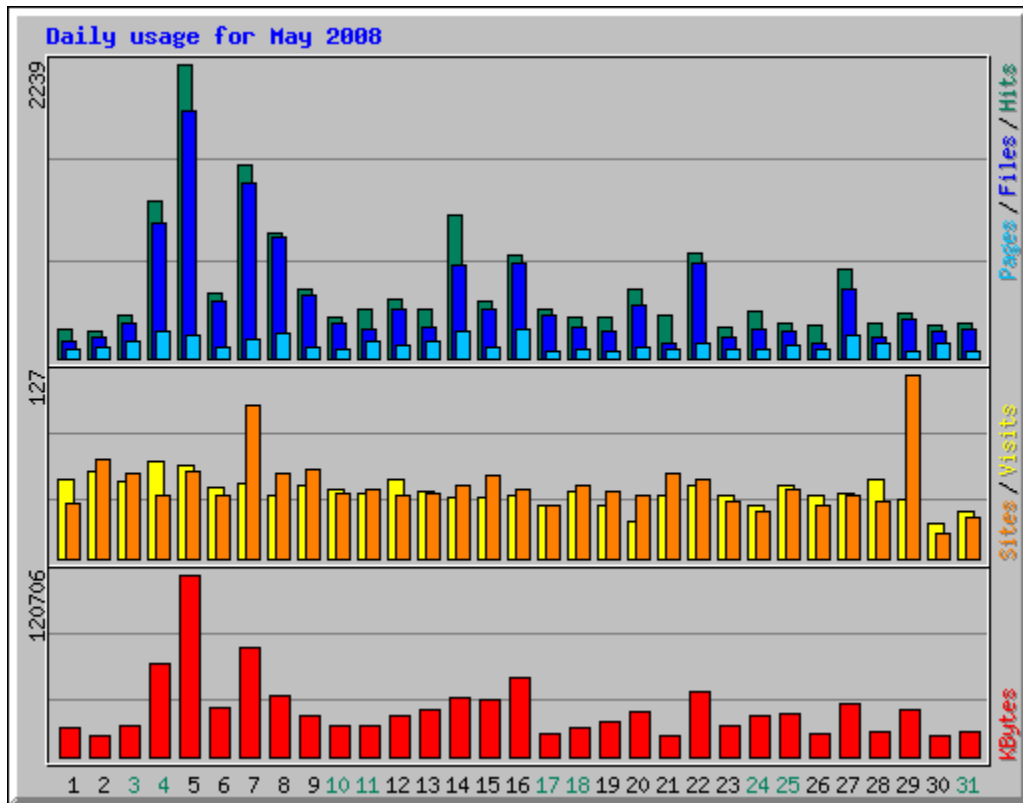

Monthly Statistics for May 2008		
Total Hits	17003	
Total Files	13639	
Total Pages	3322	
Total Visits	1423	
Total KBytes	989293	
Total Unique Sites	788	
Total Unique URLs	1479	
Total Unique Referrers	155	
Total Unique Usernames	1	
Total Unique User Agents	125	
	Avg	Max
Hits per Hour	22	735
Hits per Day	548	2239
Files per Day	439	1885
Pages per Day	107	215
Visits per Day	45	67
KBytes per Day	31913	120706
Hits by Response Code		
Code 200 - OK	13639	
Code 206 - Partial Content	180	
Code 301 - Moved Permanently	7	
Code 304 - Not Modified	2313	
Code 400 - Bad Request	1	
Code 401 - Unauthorized	5	
Code 404 - Not Found	854	
Code 405 - Method Not Allowed	2	
Code 408 - Request Timeout	2	

Daily Statistics for May 2008

Day	Hits		Files		Pages		Visits		Sites		KBytes	
1	224	1.32%	130	0.95%	74	2.23%	55	3.87%	38	4.82%	19182	1.94%
2	200	1.18%	157	1.15%	83	2.50%	60	4.22%	69	8.76%	14176	1.43%
3	333	1.96%	272	1.99%	124	3.73%	53	3.72%	58	7.36%	21000	2.12%
4	1201	7.06%	1026	7.52%	213	6.41%	67	4.71%	44	5.58%	62325	6.30%
5	2239	13.17%	1885	13.82%	169	5.09%	64	4.50%	60	7.61%	120706	12.20%
6	502	2.95%	441	3.23%	79	2.38%	49	3.44%	44	5.58%	32121	3.25%
7	1463	8.60%	1335	9.79%	152	4.58%	52	3.65%	106	13.45%	72686	7.35%
8	954	5.61%	916	6.72%	189	5.69%	44	3.09%	59	7.49%	40101	4.05%
9	523	3.08%	478	3.50%	77	2.32%	50	3.51%	62	7.87%	27745	2.80%
10	310	1.82%	263	1.93%	76	2.29%	48	3.37%	45	5.71%	21013	2.12%
11	366	2.15%	217	1.59%	133	4.00%	45	3.16%	48	6.09%	20950	2.12%
12	442	2.60%	378	2.77%	98	2.95%	55	3.87%	44	5.58%	27101	2.74%
13	380	2.23%	232	1.70%	125	3.76%	46	3.23%	45	5.71%	31253	3.16%
14	1092	6.42%	713	5.23%	213	6.41%	42	2.95%	51	6.47%	39169	3.96%
15	428	2.52%	379	2.78%	80	2.41%	42	2.95%	57	7.23%	38310	3.87%
16	777	4.57%	716	5.25%	215	6.47%	44	3.09%	47	5.96%	52043	5.26%
17	375	2.21%	321	2.35%	56	1.69%	37	2.60%	36	4.57%	15893	1.61%
18	317	1.86%	232	1.70%	71	2.14%	46	3.23%	50	6.35%	18643	1.88%