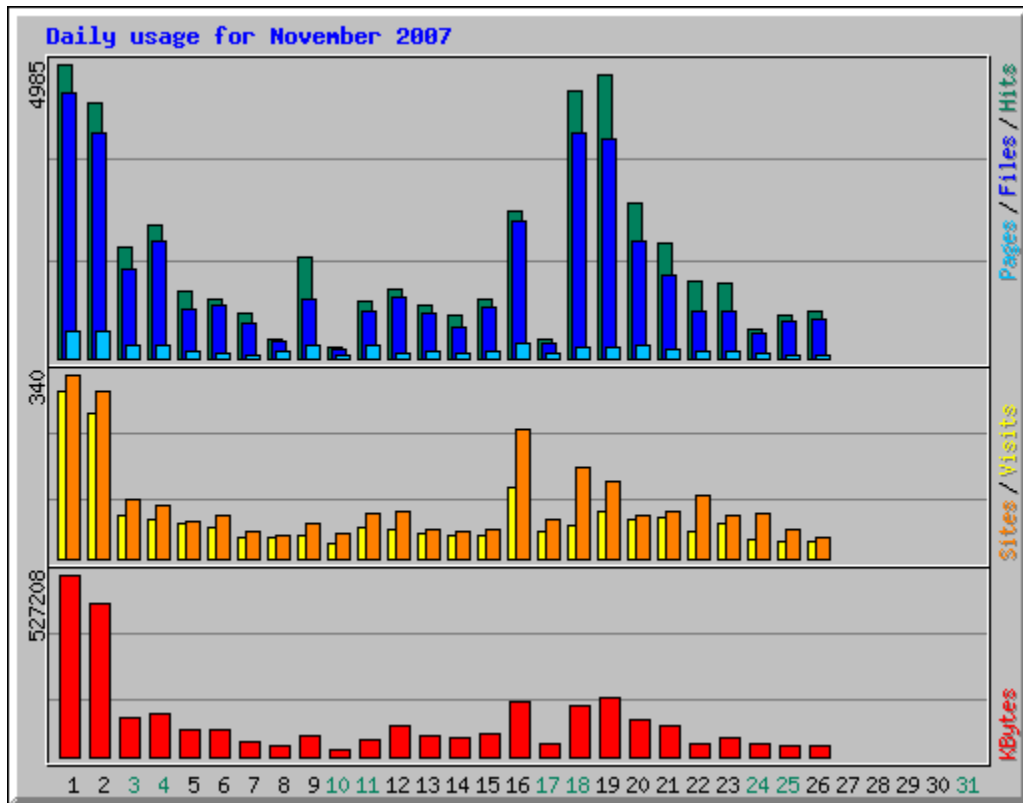

<b>Monthly Statistics for November 2007</b>		
Total Hits	<b>44623</b>	
Total Files	<b>36325</b>	
Total Pages	<b>4129</b>	
Total Visits	<b>1930</b>	
Total KBytes	<b>2756112</b>	
Total Unique Sites	<b>1469</b>	
Total Unique URLs	<b>1637</b>	
Total Unique Referrers	<b>377</b>	
Total Unique Usernames	<b>1</b>	
Total Unique User Agents	<b>230</b>	
	<b>Avg</b>	<b>Max</b>
Hits per Hour	<b>71</b>	<b>1357</b>
Hits per Day	<b>1716</b>	<b>4985</b>
Files per Day	<b>1397</b>	<b>4496</b>
Pages per Day	<b>158</b>	<b>469</b>
Visits per Day	<b>74</b>	<b>309</b>
KBytes per Day	<b>106004</b>	<b>527208</b>
<b>Hits by Response Code</b>		
Code 200 - OK	<b>36325</b>	
Code 206 - Partial Content	<b>236</b>	
Code 301 - Moved Permanently	<b>50</b>	
Code 304 - Not Modified	<b>6864</b>	
Code 401 - Unauthorized	<b>8</b>	
Code 404 - Not Found	<b>1135</b>	
Code 405 - Method Not Allowed	<b>5</b>	