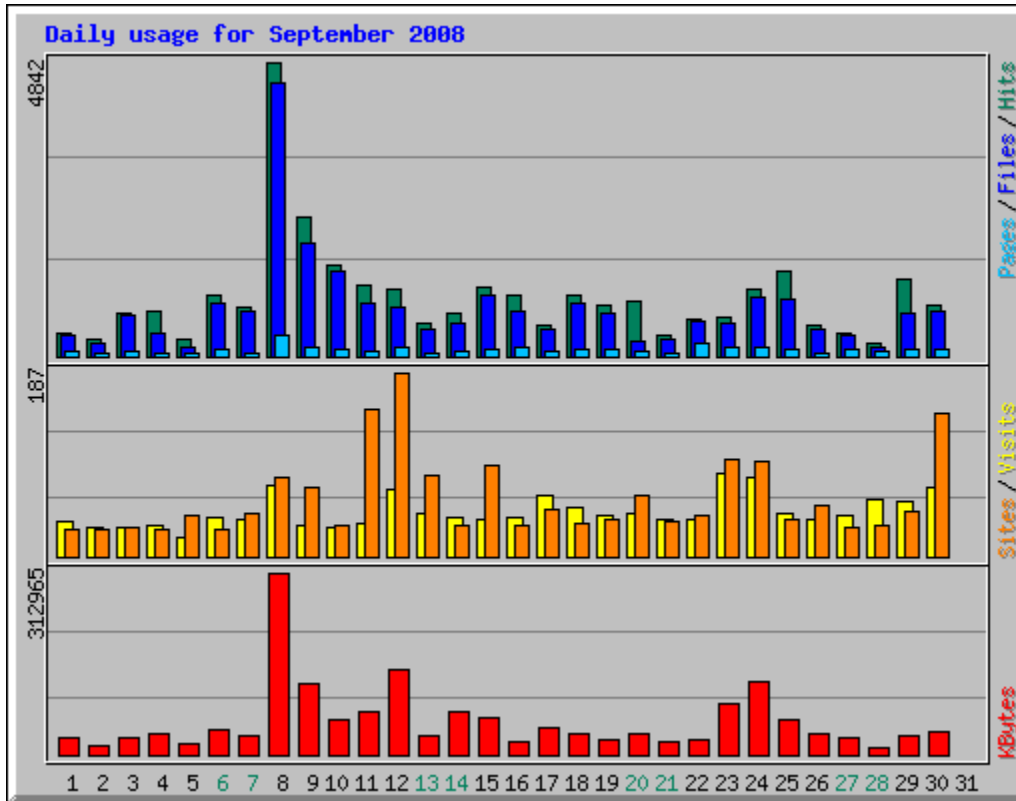

Monthly Statistics for September 2008		
Total Hits	29087	
Total Files	23570	
Total Pages	3255	
Total Visits	1355	
Total KBytes	1725658	
Total Unique Sites	806	
Total Unique URLs	2197	
Total Unique Referrers	205	
Total Unique Usernames	1	
Total Unique User Agents	201	
	Avg	Max
Hits per Hour	40	963
Hits per Day	969	4842
Files per Day	785	4493
Pages per Day	108	331
Visits per Day	45	84
KBytes per Day	57522	312965
Hits by Response Code		
Code 200 - OK	23570	
Code 206 - Partial Content	132	
Code 301 - Moved Permanently	6	
Code 304 - Not Modified	3031	
Code 400 - Bad Request	3	
Code 401 - Unauthorized	12	
Code 404 - Not Found	2316	
Code 405 - Method Not Allowed	3	
Code 408 - Request Timeout	14	

Daily Statistics for September 2008												
Day	Hits		Files		Pages		Visits		Sites		KBytes	
1	381	1.31%	337	1.43%	72	2.21%	35	2.58%	28	3.47%	29605	1.72%
2	264	0.91%	220	0.93%	37	1.14%	29	2.14%	27	3.35%	16382	0.95%
3	705	2.42%	668	2.83%	69	2.12%	29	2.14%	29	3.60%	27932	1.62%
4	741	2.55%	388	1.65%	65	2.00%	32	2.36%	28	3.47%	34448	2.00%
5	274	0.94%	145	0.62%	36	1.11%	19	1.40%	41	5.09%	20183	1.17%
6	992	3.41%	873	3.70%	121	3.72%	39	2.88%	27	3.35%	43353	2.51%
7	809	2.78%	751	3.19%	58	1.78%	37	2.73%	43	5.33%	32298	1.87%
8	4842	16.65%	4493	19.06%	331	10.17%	72	5.31%	80	9.93%	312965	18.14%
9	2295	7.89%	1871	7.94%	162	4.98%	32	2.36%	71	8.81%	120482	6.98%
10	1494	5.14%	1415	6.00%	126	3.87%	29	2.14%	31	3.85%	58775	3.41%
11	1167	4.01%	874	3.71%	67	2.06%	33	2.44%	149	18.49%	72227	4.19%
12	1097	3.77%	809	3.43%	163	5.01%	68	5.02%	187	23.20%	144940	8.40%
13	545	1.87%	448	1.90%	65	2.00%	44	3.25%	83	10.30%	33354	1.93%
14	709	2.44%	546	2.32%	90	2.76%	40	2.95%	32	3.97%	73833	4.28%
15	1136	3.91%	999	4.24%	122	3.75%	38	2.80%	93	11.54%	62486	3.62%
16	996	3.42%	752	3.19%	134	4.12%	40	2.95%	31	3.85%	22448	1.30%
17	511	1.76%	457	1.94%	89	2.73%	62	4.58%	47	5.83%	46595	2.70%
18	993	3.41%	863	3.66%	109	3.35%	50	3.69%	34	4.22%	36519	2.12%